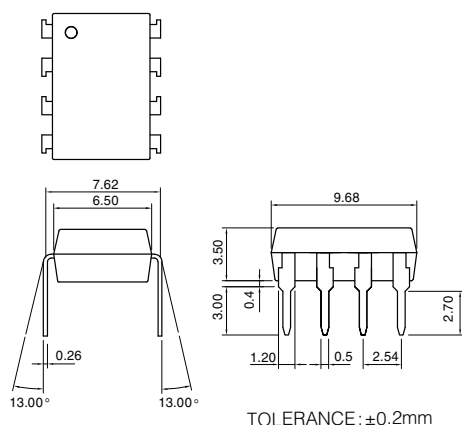

COSMO Product High Speed Photo Coupler Series

COSMO offers photo couplers that conform to various communication standards, such as low- and medium-speed RS-232, high-speed RS-485, and factory networks. Provides isolation voltage up to 5kVrms enhances end-application safety and high CMTI 10K/us min provides noise reduction for noisy industrial environments.

Application

- Factory automation
- Smart meters
- High speed digital interfaces
- Power supply feedback
- Home appliances

Features

- Wide range of high speed couplers with extended temp. range from -40°C to +110°C
- Extensive range of data rate options from 1Mbps to 15Mbps
- Optical isolation with guaranteed internal galvanic isolation distance of minimum 0.4mm
- Leading edge technology for highest reliability and lowest power consumption
- Package variety with clearance/creepage distances from 4mm to 8mm

Package Dimensions

8PIN

5SOP

6LSOP

COSMO Product

High Speed Photo Coupler Series

Electrical Characteristics (Ta=25°C)

Part No	Schematic	Output type	Package	Vcc	I _{fon} (mA)	CTR min (%)	t _{PLH} Max (uS)	t _{PHL} Max (uS)	CMR Min (KV)	Isolation voltage (Vrms)
KPC453		Open collector 1Mbps	SOP 5	30	16	19	0.8	0.8	10	3750
KT050L		Open collector 1Mbps	LSOP 6	30	16	19	0.8	0.8	10	5000
KPC4503		Open collector 1Mbps	DIP 8	30	16	19	0.8	0.8	10	5000
KPC611		Open collector 10Mbps	SOP 5	3.3/5	5	-	90ns	90ns	10	3750
KT060L		Open collector 10Mbps	LSOP 6	5	5	-	75ns	75ns	10	5000
KPC2611		Open collector 10Mbps	DIP 8	3.3/5	5	-	90ns	90ns	10	5000
KPC615		Totem pole 15Mbps	SOP 5	3.3/5	5	-	60ns	60ns	10	3750
KT065L		Totem pole 15Mbps	LSOP 6	3.3/5	5	-	60ns	60ns	10	5000