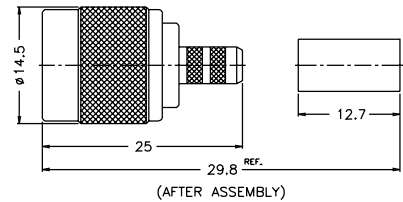

**Straight Crimp plug - Single crimp - Standard Cable**

| P.N.              | Cable Group | Plt.   | Ins.   | Imp. | Crimp Tool |
|-------------------|-------------|--------|--------|------|------------|
| T1111K1-ND3G-1-50 | 01          | Nickel | Delrin | 50   | 5          |

Remark: Only for solid center conductor cable

Assembly Instruction J - page 236

**Straight Crimp Plug - Standard Cable**

| P.N.                   | Cable Group | Plt.   | Ins.   | Imp. | Crimp Tool |
|------------------------|-------------|--------|--------|------|------------|
| T1121A1-ND3G-1-50      | 01          | Nickel | Delrin | 50   | 3          |
| T1121A1-ND3G-1A-50     | 01A         | Nickel | Delrin | 50   | 3 or 4     |
| T1121A1-ND3G-1B-50     | 01B         | Nickel | Delrin | 50   | 3 or 4     |
| T1121AA-ND3G-3-50      | 03          | Nickel | Delrin | 50   | 4          |
| T1121AA-ND3G-3-75      | 03          | Nickel | Delrin | 75   | 4          |
| T1121A1-ND3G-3A-75     | 03A         | Nickel | Delrin | 75   | 4          |
| T1121A6-NT3G-7-50      | 07          | Nickel | Teflon | 50   | 4 + 5      |
| T1121A6-NT3G-7A-50     | 07A         | Nickel | Teflon | 50   | 4 + 6      |
| T1121A1-NT3G-7B-50     | 07B         | Nickel | Teflon | 50   | 4          |
| T1121A6-NT3G-7C-50     | 07C         | Nickel | Teflon | 50   | 6          |
| T1121A1-ND3G-8-75      | 08          | Nickel | Delrin | 75   | 5          |
| T1121A1-ND3G-15-75     | 15          | Nickel | Delrin | 75   | 5          |
| T1121A1-019-NT3G-17-50 | 17          | Nickel | Teflon | 50   | .610 hex   |

Assembly Instruction J - page 236

**Straight Crimp Plug - Plenum Cable**

| P.N.                  | Cable Group | Plt.   | Ins.   | Imp. | Crimp Tool |
|-----------------------|-------------|--------|--------|------|------------|
| T1121C1-001-ND3G-2-50 | 02          | Nickel | Delrin | 50   | 3 or 4     |