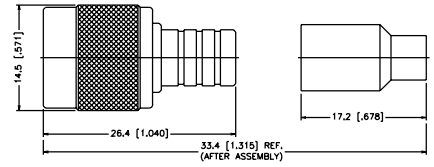

**Straight Crimp plug - Single crimp - Standard Cable**

| P.N.              | Cable Group | Plt.   | Ins.   | Imp. | Crimp Tool |
|-------------------|-------------|--------|--------|------|------------|
| T1111K1-ND3G-1-50 | 01          | Nickel | Delrin | 50   | 5          |

Remark: Only for solid center conductor cable

Assembly Instruction J - page 236

**Straight Crimp Plug - Standard Cable**

| P.N.                   | Cable Group | Plt.   | Ins.   | Imp. | Crimp Tool |
|------------------------|-------------|--------|--------|------|------------|
| T1121A1-ND3G-1-50      | 01          | Nickel | Delrin | 50   | 3          |
| T1121A1-ND3G-1A-50     | 01A         | Nickel | Delrin | 50   | 3 or 4     |
| T1121A1-ND3G-1B-50     | 01B         | Nickel | Delrin | 50   | 3 or 4     |
| T1121AA-ND3G-3-50      | 03          | Nickel | Delrin | 50   | 4          |
| T1121AA-ND3G-3-75      | 03          | Nickel | Delrin | 75   | 4          |
| T1121A1-ND3G-3A-75     | 03A         | Nickel | Delrin | 75   | 4          |
| T1121A6-NT3G-7-50      | 07          | Nickel | Teflon | 50   | 4 + 5      |
| T1121A6-NT3G-7A-50     | 07A         | Nickel | Teflon | 50   | 4 + 6      |
| T1121A1-NT3G-7B-50     | 07B         | Nickel | Teflon | 50   | 4          |
| T1121A6-NT3G-7C-50     | 07C         | Nickel | Teflon | 50   | 6          |
| T1121A1-ND3G-8-75      | 08          | Nickel | Delrin | 75   | 5          |
| T1121A1-ND3G-15-75     | 15          | Nickel | Delrin | 75   | 5          |
| T1121A1-019-NT3G-17-50 | 17          | Nickel | Teflon | 50   | .610 hex   |

Assembly Instruction J - page 236

**Straight Crimp Plug - Plenum Cable**

| P.N.                  | Cable Group | Plt.   | Ins.   | Imp. | Crimp Tool |
|-----------------------|-------------|--------|--------|------|------------|
| T1121C1-001-ND3G-2-50 | 02          | Nickel | Delrin | 50   | 3 or 4     |