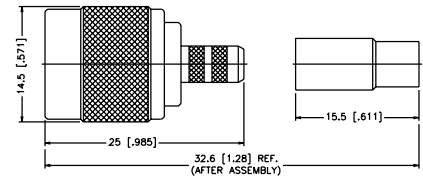

Remark: Only for solid center conductor cable

Assembly Instruction J - page 236

**Straight Crimp Plug - Standard Cable**

| P.N.                   | Cable Group | Plt.   | Ins.   | Imp. | Crimp Tool |
|------------------------|-------------|--------|--------|------|------------|
| T1121A1-ND3G-1-50      | 01          | Nickel | Delrin | 50   | 3          |
| T1121A1-ND3G-1A-50     | 01A         | Nickel | Delrin | 50   | 3 or 4     |
| T1121A1-ND3G-1B-50     | 01B         | Nickel | Delrin | 50   | 3 or 4     |
| T1121AA-ND3G-3-50      | 03          | Nickel | Delrin | 50   | 4          |
| T1121AA-ND3G-3-75      | 03          | Nickel | Delrin | 75   | 4          |
| T1121A1-ND3G-3A-75     | 03A         | Nickel | Delrin | 75   | 4          |
| T1121A6-NT3G-7-50      | 07          | Nickel | Teflon | 50   | 4 + 5      |
| T1121A6-NT3G-7A-50     | 07A         | Nickel | Teflon | 50   | 4 + 6      |
| T1121A1-NT3G-7B-50     | 07B         | Nickel | Teflon | 50   | 4          |
| T1121A6-NT3G-7C-50     | 07C         | Nickel | Teflon | 50   | 6          |
| T1121A1-ND3G-8-75      | 08          | Nickel | Delrin | 75   | 5          |
| T1121A1-ND3G-15-75     | 15          | Nickel | Delrin | 75   | 5          |
| T1121A1-019-NT3G-17-50 | 17          | Nickel | Teflon | 50   | .610 hex   |

Assembly Instruction J - page 236

**Straight Crimp Plug - Plenum Cable**

| P.N.                  | Cable Group | Plt.   | Ins.   | Imp. | Crimp Tool |
|-----------------------|-------------|--------|--------|------|------------|
| T1121C1-001-ND3G-2-50 | 02          | Nickel | Delrin | 50   | 3 or 4     |