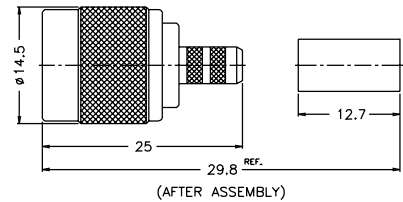

Straight Crimp plug - Single crimp - Standard Cable

| P.N. | Cable Group | Pkt. | Ins. | Imp. | Crimp Tool |
|-------------------|-------------|--------|--------|------|------------|
| T1111K1-ND3G-1-50 | 01 | Nickel | Delrin | 50 | 5 |

Remark: Only for solid center conductor cable

Assembly Instruction J - page 236

Straight Crimp Plug - Standard Cable

| P.N. | Cable Group | Pkt. | Ins. | Imp. | Crimp Tool |
|------------------------|-------------|--------|--------|------|------------|
| T1121A1-ND3G-1-50 | 01 | Nickel | Delrin | 50 | 3 |
| T1121A1-ND3G-1A-50 | 01A | Nickel | Delrin | 50 | 3 or 4 |
| T1121A1-ND3G-1B-50 | 01B | Nickel | Delrin | 50 | 3 or 4 |
| T1121AA-ND3G-3-50 | 03 | Nickel | Delrin | 50 | 4 |
| T1121AA-ND3G-3-75 | 03 | Nickel | Delrin | 75 | 4 |
| T1121A1-ND3G-3A-75 | 03A | Nickel | Delrin | 75 | 4 |
| T1121A6-NT3G-7-50 | 07 | Nickel | Teflon | 50 | 4 + 5 |
| T1121A6-NT3G-7A-50 | 07A | Nickel | Teflon | 50 | 4 + 6 |
| T1121A1-NT3G-7B-50 | 07B | Nickel | Teflon | 50 | 4 |
| T1121A6-NT3G-7C-50 | 07C | Nickel | Teflon | 50 | 6 |
| T1121A1-ND3G-8-75 | 08 | Nickel | Delrin | 75 | 5 |
| T1121A1-ND3G-15-75 | 15 | Nickel | Delrin | 75 | 5 |
| T1121A1-019-NT3G-17-50 | 17 | Nickel | Teflon | 50 | .610 hex |

Assembly Instruction J - page 236

Straight Crimp Plug - Plenum Cable

| P.N. | Cable Group | Pkt. | Ins. | Imp. | Crimp Tool |
|-----------------------|-------------|--------|--------|------|------------|
| T1121C1-001-ND3G-2-50 | 02 | Nickel | Delrin | 50 | 3 or 4 |