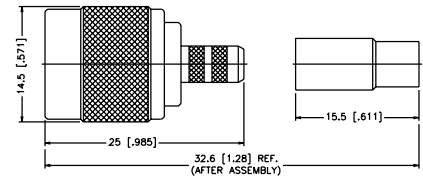

Remark: Only for solid center conductor cable

Assembly Instruction J - page 236

Straight Crimp Plug - Standard Cable

| P.N. | Cable Group | Pkt. | Ins. | Imp. | Crimp Tool |
|------------------------|-------------|--------|--------|------|------------|
| T1121A1-ND3G-1-50 | 01 | Nickel | Delrin | 50 | 3 |
| T1121A1-ND3G-1A-50 | 01A | Nickel | Delrin | 50 | 3 or 4 |
| T1121A1-ND3G-1B-50 | 01B | Nickel | Delrin | 50 | 3 or 4 |
| T1121AA-ND3G-3-50 | 03 | Nickel | Delrin | 50 | 4 |
| T1121AA-ND3G-3-75 | 03 | Nickel | Delrin | 75 | 4 |
| T1121A1-ND3G-3A-75 | 03A | Nickel | Delrin | 75 | 4 |
| T1121A6-NT3G-7-50 | 07 | Nickel | Teflon | 50 | 4 + 5 |
| T1121A6-NT3G-7A-50 | 07A | Nickel | Teflon | 50 | 4 + 6 |
| T1121A1-NT3G-7B-50 | 07B | Nickel | Teflon | 50 | 4 |
| T1121A6-NT3G-7C-50 | 07C | Nickel | Teflon | 50 | 6 |
| T1121A1-ND3G-8-75 | 08 | Nickel | Delrin | 75 | 5 |
| T1121A1-ND3G-15-75 | 15 | Nickel | Delrin | 75 | 5 |
| T1121A1-019-NT3G-17-50 | 17 | Nickel | Teflon | 50 | .610 hex |

Assembly Instruction J - page 236

Straight Crimp Plug - Plenum Cable

| P.N. | Cable Group | Pkt. | Ins. | Imp. | Crimp Tool |
|-----------------------|-------------|--------|--------|------|------------|
| T1121C1-001-ND3G-2-50 | 02 | Nickel | Delrin | 50 | 3 or 4 |