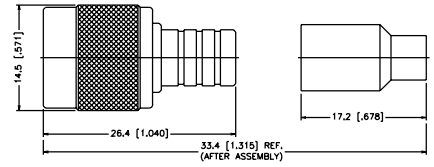

Straight Crimp plug - Single crimp - Standard Cable

| P.N. | Cable Group | Pkt. | Ins. | Imp. | Crimp Tool |
|-------------------|-------------|--------|--------|------|------------|
| T1111K1-ND3G-1-50 | 01 | Nickel | Delrin | 50 | 5 |

Remark: Only for solid center conductor cable

Assembly Instruction J - page 236

Straight Crimp Plug - Standard Cable

| P.N. | Cable Group | Pkt. | Ins. | Imp. | Crimp Tool |
|------------------------|-------------|--------|--------|------|------------|
| T1121A1-ND3G-1-50 | 01 | Nickel | Delrin | 50 | 3 |
| T1121A1-ND3G-1A-50 | 01A | Nickel | Delrin | 50 | 3 or 4 |
| T1121A1-ND3G-1B-50 | 01B | Nickel | Delrin | 50 | 3 or 4 |
| T1121AA-ND3G-3-50 | 03 | Nickel | Delrin | 50 | 4 |
| T1121AA-ND3G-3-75 | 03 | Nickel | Delrin | 75 | 4 |
| T1121A1-ND3G-3A-75 | 03A | Nickel | Delrin | 75 | 4 |
| T1121A6-NT3G-7-50 | 07 | Nickel | Teflon | 50 | 4 + 5 |
| T1121A6-NT3G-7A-50 | 07A | Nickel | Teflon | 50 | 4 + 6 |
| T1121A1-NT3G-7B-50 | 07B | Nickel | Teflon | 50 | 4 |
| T1121A6-NT3G-7C-50 | 07C | Nickel | Teflon | 50 | 6 |
| T1121A1-ND3G-8-75 | 08 | Nickel | Delrin | 75 | 5 |
| T1121A1-ND3G-15-75 | 15 | Nickel | Delrin | 75 | 5 |
| T1121A1-019-NT3G-17-50 | 17 | Nickel | Teflon | 50 | .610 hex |

Assembly Instruction J - page 236

Straight Crimp Plug - Plenum Cable

| P.N. | Cable Group | Pkt. | Ins. | Imp. | Crimp Tool |
|-----------------------|-------------|--------|--------|------|------------|
| T1121C1-001-ND3G-2-50 | 02 | Nickel | Delrin | 50 | 3 or 4 |