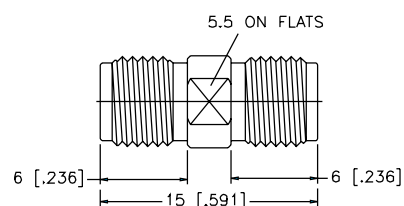

Jack-to-Jack Adapter

P.N.	Cable Group	Plt.	Ins.	Imp.	Crimp Tool
SMA7071A2-3GT50G-50	N/A	Gold	Teflon	50	N/A
SMA7071A4-S/PT50G-50 Stainless Steel Body	N/A	S/S	Teflon	50	N/A

Jack-to-Jack Adapter - Bulkhead Feedthrough

P.N.	Cable Group	Plt.	Ins.	Imp.	Crimp Tool
SMA7471B1-3GT50G-50	N/A	Gold	Teflon	50	N/A

Plug-to-Jack Adapter

P.N.	Cable Group	Plt.	Ins.	Imp.	Crimp Tool
SMA5071A1-3GT50G-50	N/A	Gold	Teflon	50	N/A

Plug-to-Jack Adapter - Right Angle