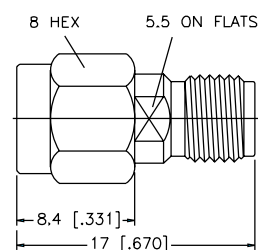

Jack-to-Jack Adapter

P.N.	Cable Group	Plt.	Ins.	Imp.	Crimp Tool
SMA7071A2-3GT50G-50	N/A	Gold	Teflon	50	N/A
SMA7071A4-S/PT50G-50 Stainless Steel Body	N/A	S/S	Teflon	50	N/A

Jack-to-Jack Adapter - Bulkhead Feedthrough

P.N.	Cable Group	Plt.	Ins.	Imp.	Crimp Tool
SMA7471B1-3GT50G-50	N/A	Gold	Teflon	50	N/A

Plug-to-Jack Adapter

P.N.	Cable Group	Plt.	Ins.	Imp.	Crimp Tool
SMA5071A1-3GT50G-50	N/A	Gold	Teflon	50	N/A

Plug-to-Jack Adapter - Right Angle