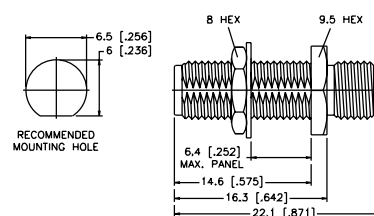

Jack-to-Jack Adapter

P.N.	Cable Group	Plt.	Ins.	Imp.	Crimp Tool
SMA7071A2-3GT50G-50	N/A	Gold	Teflon	50	N/A
SMA7071A4-S/PT50G-50 Stainless Steel Body	N/A	S/S	Teflon	50	N/A

Jack-to-Jack Adapter - Bulkhead Feedthrough

P.N.	Cable Group	Plt.	Ins.	Imp.	Crimp Tool
SMA7471B1-3GT50G-50	N/A	Gold	Teflon	50	N/A

Plug-to-Jack Adapter

P.N.	Cable Group	Plt.	Ins.	Imp.	Crimp Tool
SMA5071A1-3GT50G-50	N/A	Gold	Teflon	50	N/A

Plug-to-Jack Adapter - Right Angle