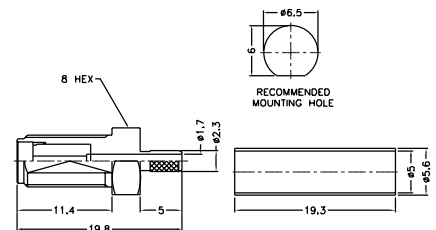

Assembly Instruction J - page 236

Bulkhead Crimp Jack - Standard Cable

P.N.	Cable Group	Plt.	Ins.	Imp.	Crimp Tool
SMA6411A1-NT50G-1-50	01	Nickel	Teflon	50	3 or 4
SMA6411A3-3GT50G-1-50	01	Gold	Teflon	50	3 or 4
SMA6411A3-3GT50G-1A-50	01A	Gold	Teflon	50	3 or 4
SMA6411A1-3GT50G-1B-50	01B	Gold	Teflon	50	3 or 4
SMA6411A1-3GT50G-7B-50	07B	Gold	Teflon	50	4

Assembly Instruction J - page 236

Bulkhead Crimp Jack - Miniature Cable

P.N.	Cable Group	Plt.	Ins.	Imp.	Crimp Tool
SMA6411A4-3GT50G-5-50	05	Gold	Teflon	50	1 or 2
SMA6411G2-001-3GT50G-5A-50	05A	Gold	Teflon	50	2
SMA6411G2-3GT50G-14-50	14	Gold	Teflon	50	1 or 2