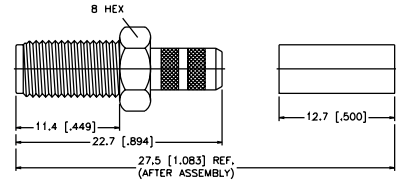

Straight Crimp Jack - Standard Cable

P.N.	Cable Group	Plt.	Ins.	Imp.	Crimp Tool
SMA6111A4-3GT50G-1-50	01	Gold	Teflon	50	3 or 4
SMA6111A3-3GT50G-1A-50	01A	Gold	Teflon	50	3 or 4
SMA6111A3-3GT50G-1B-50	01B	Gold	Teflon	50	3 or 4
SMA6111A5-3GT50G-7B-50	07B	Gold	Teflon	50	4

Assembly Instruction J - page 236

Straight Crimp Jack - Miniature Cable

P.N.	Cable Group	Plt.	Ins.	Imp.	Crimp Tool
SMA6111A4-3GT50G-5-50	05	Gold	Teflon	50	1 or 2
SMA6111A4-3GT50G-5A-50	05A	Gold	Teflon	50	2
SMA6111A4-001-3GT50G-5-50 Short Body	05	Gold	Teflon	50	1 or 2
SMA6111G2-3GT50G-14-50	14	Gold	Teflon	50	1 or 2

Assembly Instruction J - page 236

Bulkhead Crimp Jack - Standard Cable

P.N.	Cable Group	Plt.	Ins.	Imp.	Crimp Tool
SMA6411A1-NT50G-1-50	01	Nickel	Teflon	50	3 or 4
SMA6411A3-3GT50G-1-50	01	Gold	Teflon	50	3 or 4
SMA6411A3-3GT50G-1A-50	01A	Gold	Teflon	50	3 or 4
SMA6411A1-3GT50G-1B-50	01B	Gold	Teflon	50	3 or 4
SMA6411A1-3GT50G-7B-50	07B	Gold	Teflon	50	4