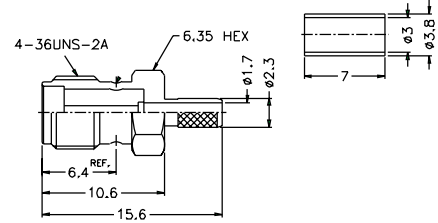

Straight Crimp Jack - Standard Cable

P.N.	Cable Group	Plt.	Ins.	Imp.	Crimp Tool
SMA6111A4-3GT50G-1-50	01	Gold	Teflon	50	3 or 4
SMA6111A3-3GT50G-1A-50	01A	Gold	Teflon	50	3 or 4
SMA6111A3-3GT50G-1B-50	01B	Gold	Teflon	50	3 or 4
SMA6111A5-3GT50G-7B-50	07B	Gold	Teflon	50	4

Assembly Instruction J - page 236

Straight Crimp Jack - Miniature Cable

P.N.	Cable Group	Plt.	Ins.	Imp.	Crimp Tool
SMA6111A4-3GT50G-5-50	05	Gold	Teflon	50	1 or 2
SMA6111A4-3GT50G-5A-50	05A	Gold	Teflon	50	2
SMA6111A4-001-3GT50G-5-50 Short Body	05	Gold	Teflon	50	1 or 2
SMA6111G2-3GT50G-14-50	14	Gold	Teflon	50	1 or 2

Assembly Instruction J - page 236

Bulkhead Crimp Jack - Standard Cable

P.N.	Cable Group	Plt.	Ins.	Imp.	Crimp Tool
SMA6411A1-NT50G-1-50	01	Nickel	Teflon	50	3 or 4
SMA6411A3-3GT50G-1-50	01	Gold	Teflon	50	3 or 4
SMA6411A3-3GT50G-1A-50	01A	Gold	Teflon	50	3 or 4
SMA6411A1-3GT50G-1B-50	01B	Gold	Teflon	50	3 or 4
SMA6411A1-3GT50G-7B-50	07B	Gold	Teflon	50	4