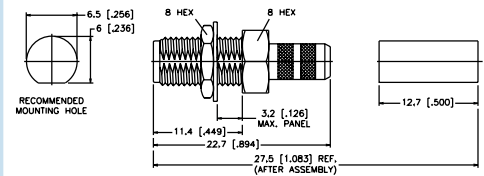

Assembly Instruction J - page 236

Straight Crimp Jack - Miniature Cable

P.N.	Cable Group	Plt.	Ins.	Imp.	Crimp Tool
SMA6111A4-3GT50G-5-50	05	Gold	Teflon	50	1 or 2
SMA6111A4-3GT50G-5A-50	05A	Gold	Teflon	50	2
SMA6111A4-001-3GT50G-5-50 Short Body	05	Gold	Teflon	50	1 or 2
SMA6111G2-3GT50G-14-50	14	Gold	Teflon	50	1 or 2

Assembly Instruction J - page 236

Bulkhead Crimp Jack - Standard Cable

P.N.	Cable Group	Plt.	Ins.	Imp.	Crimp Tool
SMA6411A1-NT50G-1-50	01	Nickel	Teflon	50	3 or 4
SMA6411A3-3GT50G-1-50	01	Gold	Teflon	50	3 or 4
SMA6411A3-3GT50G-1A-50	01A	Gold	Teflon	50	3 or 4
SMA6411A1-3GT50G-1B-50	01B	Gold	Teflon	50	3 or 4
SMA6411A1-3GT50G-7B-50	07B	Gold	Teflon	50	4