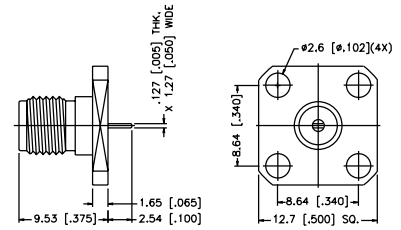

Panel Mount Plug Receptacle - 4 Hole Square Flange - Tab Terminal

P.N.	Cable Group	Plt.	Ins.	Imp.	Crimp Tool
SMA1551M1-3GT50G-50	N/A	Gold	Teflon	50	N/A

Panel Mount Jack Receptacle - 4 Hole Square Flange - Tab Terminal

P.N.	Cable Group	Plt.	Ins.	Imp.	Crimp Tool
SMA6551M1-3GT50G-50	N/A	Gold	Teflon	50	N/A

Plug-to-Plug Adapter

P.N.	Cable Group	Plt.	Ins.	Imp.	Crimp Tool
SMA2071A1-3GT50G-50	N/A	Gold	Teflon	50	N/A
SMA2071A1-S/PT50G-50 Stainless Steel Body	N/A	S/S	Teflon	50	N/A