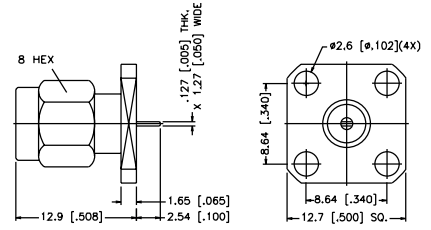

Panel Mount Plug Receptacle - 4 Hole Square Flange - Tab Terminal

P.N.	Cable Group	Plt.	Ins.	Imp.	Crimp Tool
SMA1551M1-3GT50G-50	N/A	Gold	Teflon	50	N/A

Panel Mount Jack Receptacle - 4 Hole Square Flange - Tab Terminal

P.N.	Cable Group	Plt.	Ins.	Imp.	Crimp Tool
SMA6551M1-3GT50G-50	N/A	Gold	Teflon	50	N/A

Plug-to-Plug Adapter

P.N.	Cable Group	Plt.	Ins.	Imp.	Crimp Tool
SMA2071A1-3GT50G-50	N/A	Gold	Teflon	50	N/A
SMA2071A1-S/PT50G-50 Stainless Steel Body	N/A	S/S	Teflon	50	N/A