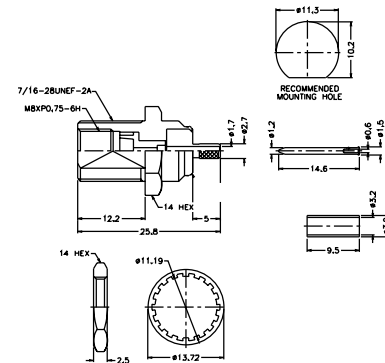

Straight Crimp Plug - Flexible Cable

P.N.	Cable Group	Plt.	Ins.	Imp.	Crimp Tool
FME1121A3-NT3G-1-50	01	Nickel	Teflon	50	3 or 4
FME1121A3-NT3G-3-50	03	Nickel	Teflon	50	4
FME1121A4-NT3G-5-50	05	Nickel	Teflon	50	2
FME1121G1-NT3G-14-50	14	Nickel	Teflon	50	2

Assembly Instruction J - page 236

Straight Crimp Jack - Flexible Cable

P.N.	Cable Group	Plt.	Ins.	Imp.	Crimp Tool
Teflon/Captured					
FME6121B1-NT3G-1-50	01	Nickel	Teflon	50	3 or 4
Delrin/Noncaptured					
FME6121B1-ND3G-1-50	01	Nickel	Delrin	50	3 or 4
FME6121E1-ND3G-5-50	05	Nickel	Delrin	50	3
FME6121A2-002-ND3G-7B-50	07B	Nickel	Delrin	50	2

Assembly Instruction J - page 236

Bulkhead Crimp Plug

P.N.	Cable Group	Plt.	Ins.	Imp.	Crimp Tool
FME1421A2-NT3G-5-50	05	Nickel	Teflon	50	2
FME1421A3-001-N/TT3G-50	26	Nickel	Teflon	50	N/A

Assembly Instruction J - page 236