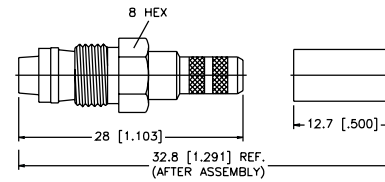

Straight Crimp Plug - Flexible Cable

P.N.	Cable Group	Plt.	Ins.	Imp.	Crimp Tool
FME1121A3-NT3G-1-50	01	Nickel	Teflon	50	3 or 4
FME1121A3-NT3G-3-50	03	Nickel	Teflon	50	4
FME1121A4-NT3G-5-50	05	Nickel	Teflon	50	2
FME1121G1-NT3G-14-50	14	Nickel	Teflon	50	2

Assembly Instruction J - page 236

Straight Crimp Jack - Flexible Cable

P.N.	Cable Group	Plt.	Ins.	Imp.	Crimp Tool
Teflon/Captured					
FME6121B1-NT3G-1-50	01	Nickel	Teflon	50	3 or 4
Delrin/Noncaptured					
FME6121B1-ND3G-1-50	01	Nickel	Delrin	50	3 or 4
FME6121E1-ND3G-5-50	05	Nickel	Delrin	50	3
FME6121A2-002-ND3G-7B-50	07B	Nickel	Delrin	50	2