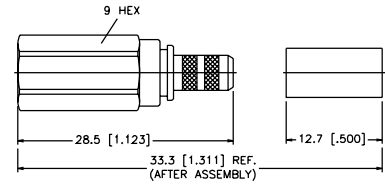

Straight Crimp Plug - Flexible Cable

P.N.	Cable Group	Plt.	Ins.	Imp.	Crimp Tool
FME1121A3-NT3G-1-50	01	Nickel	Teflon	50	3 or 4
FME1121A3-NT3G-3-50	03	Nickel	Teflon	50	4
FME1121A4-NT3G-5-50	05	Nickel	Teflon	50	2
FME1121G1-NT3G-14-50	14	Nickel	Teflon	50	2

Assembly Instruction J - page 236

Straight Crimp Jack - Flexible Cable

P.N.	Cable Group	Plt.	Ins.	Imp.	Crimp Tool
Teflon/Captured					
FME6121B1-NT3G-1-50	01	Nickel	Teflon	50	3 or 4
Delrin/Noncaptured					
FME6121B1-ND3G-1-50	01	Nickel	Delrin	50	3 or 4
FME6121E1-ND3G-5-50	05	Nickel	Delrin	50	3
FME6121A2-002-ND3G-7B-50	07B	Nickel	Delrin	50	2