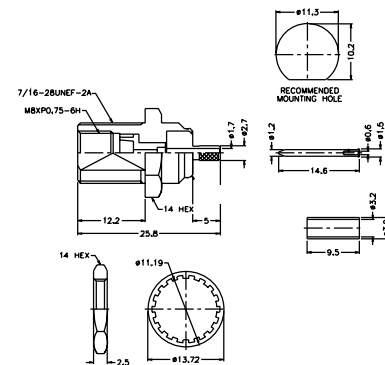

Straight Crimp Plug - Flexible Cable

P.N.	Cable Group	Plt.	Ins.	Imp.	Crimp Tool
FME1121A3-NT3G-1-50	01	Nickel	Teflon	50	3 or 4
FME1121A3-NT3G-3-50	03	Nickel	Teflon	50	4
FME1121A4-NT3G-5-50	05	Nickel	Teflon	50	2
FME1121G1-NT3G-14-50	14	Nickel	Teflon	50	2

Assembly Instruction J - page 236

Straight Crimp Jack - Flexible Cable

P.N.	Cable Group	Plt.	Ins.	Imp.	Crimp Tool
Teflon/Captured					
FME6121B1-NT3G-1-50	01	Nickel	Teflon	50	3 or 4
Delrin/Noncaptured					
FME6121B1-ND3G-1-50	01	Nickel	Delrin	50	3 or 4
FME6121E1-ND3G-5-50	05	Nickel	Delrin	50	3
FME6121A2-002-ND3G-7B-50	07B	Nickel	Delrin	50	2

Assembly Instruction J - page 236

Bulkhead Crimp Plug

P.N.	Cable Group	Plt.	Ins.	Imp.	Crimp Tool
FME1421A2-NT3G-5-50	05	Nickel	Teflon	50	2
FME1421A3-001-N/TT3G-50	26	Nickel	Teflon	50	N/A

Assembly Instruction J - page 236