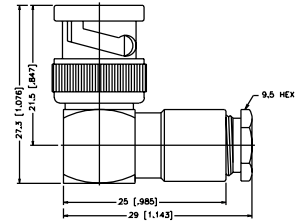

**Right Angle Clamp Plug - Standard Cable**

P.N.	Cable Group	Plt.	Ins.	Imp.	Crimp Tool
Brass Shell					
B1142E1-ND3G-1-50	01	Nickel	Delrin	50	N/A
B1142E1-ND3G-3-50	03	Nickel	Delrin	50	N/A
B1142E1-ND3G-3-75	03	Nickel	Delrin	75	N/A

Assembly Instruction M - page 239

**Straight Clamp Jack - Captive contact - Standard Cable**

P.N.	Cable Group	Plt.	Ins.	Imp.	Crimp Tool
B6141A1-NT3G-1-50	01	Nickel	Teflon	50	N/A
B6141A1-NT3G-3-50	03	Nickel	Teflon	50	N/A
B6141A1-NT3G-3-75	03	Nickel	Teflon	75	N/A
B6141A2-NT3G-7A-50	07A	Nickel	Teflon	50	N/A

Assembly Instruction N - page 240

**Bulkhead Clamp jack - Captive Contact - Flexible Cable**

P.N.	Cable Group	Plt.	Ins.	Imp.	Crimp Tool
B6441A2-NT3G-1-50	01	Nickel	Teflon	50	N/A

Assembly Instruction N - page 240