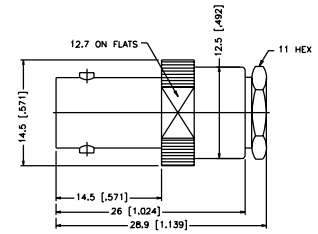

**Right Angle Clamp Plug - Standard Cable**

P.N.	Cable Group	Plt.	Ins.	Imp.	Crimp Tool
Brass Shell					
B1142E1-ND3G-1-50	01	Nickel	Delrin	50	N/A
B1142E1-ND3G-3-50	03	Nickel	Delrin	50	N/A
B1142E1-ND3G-3-75	03	Nickel	Delrin	75	N/A

Assembly Instruction M - page 239

**Straight Clamp Jack - Captive contact - Standard Cable**

P.N.	Cable Group	Plt.	Ins.	Imp.	Crimp Tool
B6141A1-NT3G-1-50	01	Nickel	Teflon	50	N/A
B6141A1-NT3G-3-50	03	Nickel	Teflon	50	N/A
B6141A1-NT3G-3-75	03	Nickel	Teflon	75	N/A
B6141A2-NT3G-7A-50	07A	Nickel	Teflon	50	N/A

Assembly Instruction N - page 240

**Bulkhead Clamp jack - Captive Contact - Flexible Cable**

P.N.	Cable Group	Plt.	Ins.	Imp.	Crimp Tool
B6441A2-NT3G-1-50	01	Nickel	Teflon	50	N/A

Assembly Instruction N - page 240