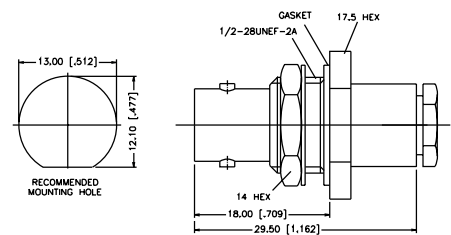

**Right Angle Clamp Plug - Standard Cable**

P.N.	Cable Group	Plt.	Ins.	Imp.	Crimp Tool
Brass Shell					
B1142E1-ND3G-1-50	01	Nickel	Delrin	50	N/A
B1142E1-ND3G-3-50	03	Nickel	Delrin	50	N/A
B1142E1-ND3G-3-75	03	Nickel	Delrin	75	N/A

Assembly Instruction M - page 239

**Straight Clamp Jack - Captive contact - Standard Cable**

P.N.	Cable Group	Plt.	Ins.	Imp.	Crimp Tool
B6141A1-NT3G-1-50	01	Nickel	Teflon	50	N/A
B6141A1-NT3G-3-50	03	Nickel	Teflon	50	N/A
B6141A1-NT3G-3-75	03	Nickel	Teflon	75	N/A
B6141A2-NT3G-7A-50	07A	Nickel	Teflon	50	N/A

Assembly Instruction N - page 240

**Bulkhead Clamp jack - Captive Contact - Flexible Cable**

P.N.	Cable Group	Plt.	Ins.	Imp.	Crimp Tool
B6441A2-NT3G-1-50	01	Nickel	Teflon	50	N/A

Assembly Instruction N - page 240