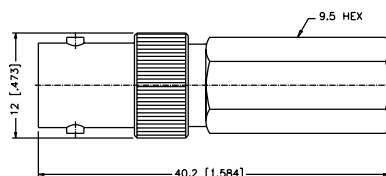

Assembly Instruction O - page 241

Wedge compression Plug - Standard Cable

P.N.	Cable Group	Plt.	Ins.	Imp.	Crimp Tool
Brass Shell					
B1141G1-ND3G-1-50	01	Nickel	Delrin	50	N/A
B1141G1-ND3G-3-50	03	Nickel	Delrin	50	N/A
B1141G1-ND3G-3-75	03	Nickel	Delrin	75	N/A

Remark: With wedge pin