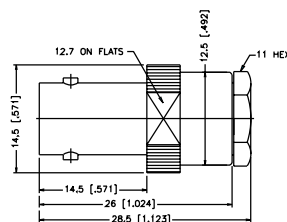

Assembly Instruction P - page 242