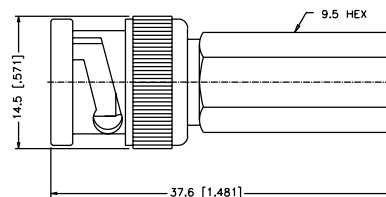

Twist-On Plug - Standard Cable

P.N.	Cable Group	Plt.	Ins.	Imp.	Crimp Tool
Brass Shell					
B1131A1-ND3G-1-50	01	Nickel	Delrin	50	N/A
B1131A1-ND3G-3-50	03	Nickel	Delrin	50	N/A
B1131A1-ND3G-3-75	03	Nickel	Delrin	75	N/A
B1131A1-ND3G-8-50	08	Nickel	Delrin	50	N/A

Remark: Only for solid center conductor cable

Assembly Instruction O - page 241

Twist-On Jack - Standard Cable

P.N.	Cable Group	Plt.	Ins.	Imp.	Crimp Tool
B6131A1-ND3G-1-50	01	Nickel	Delrin	50	N/A
B6131A1-ND3G-3-50	03	Nickel	Delrin	50	N/A

Remark: Only for solid center conductor cable

Assembly Instruction O - page 241

Wedge compression Plug - Standard Cable

P.N.	Cable Group	Plt.	Ins.	Imp.	Crimp Tool
Brass Shell					
B1141G1-ND3G-1-50	01	Nickel	Delrin	50	N/A
B1141G1-ND3G-3-50	03	Nickel	Delrin	50	N/A
B1141G1-ND3G-3-75	03	Nickel	Delrin	75	N/A