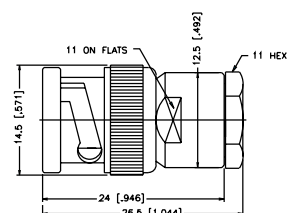

Remark: Only for solid center conductor cable

Assembly Instruction O - page 241

Wedge compression Plug - Standard Cable

P.N.	Cable Group	Plt.	Ins.	Imp.	Crimp Tool
Brass Shell					
B1141G1-ND3G-1-50	01	Nickel	Delrin	50	N/A
B1141G1-ND3G-3-50	03	Nickel	Delrin	50	N/A
B1141G1-ND3G-3-75	03	Nickel	Delrin	75	N/A

Remark: With wedge pin

Assembly Instruction P - page 242

Wedge Compression Jack - Standard cable

P.N.	Cable Group	Plt.	Ins.	Imp.	Crimp Tool
B6141G1-NT3G-1-50	01	Nickel	Teflon	50	N/A
B6141G1-NT3G-3-50	03	Nickel	Teflon	50	N/A
B6141G1-NT3G-3-75	03	Nickel	Teflon	75	N/A