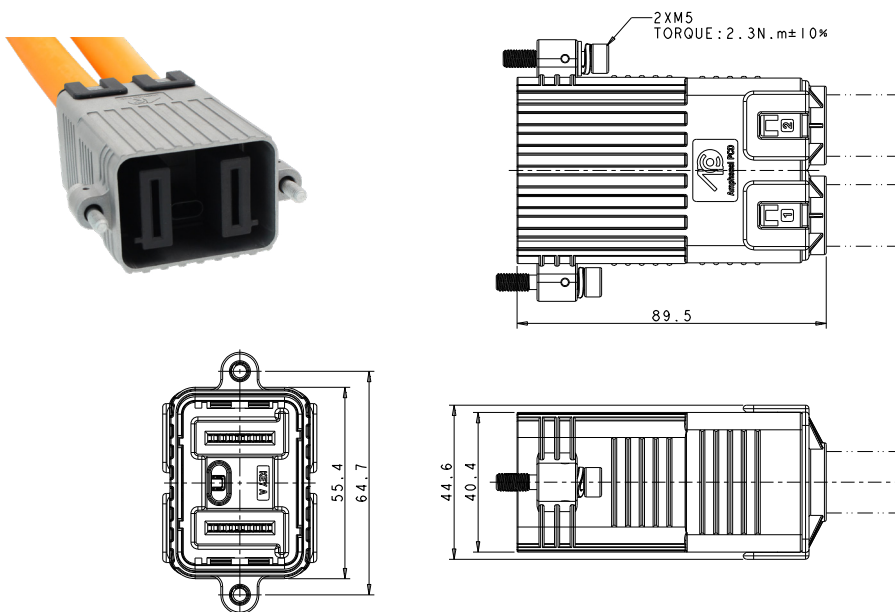

HVPC 18

Metal housing: grey color

Specifications

Current rate (70mm ² shield cable):	270A@ ambient temperature 70°C	Insulation resistance:	> 100MΩ
Current rate (50mm ² shield cable):	220A@ ambient temperature 70°C	Durability:	50 cycles
Current rate (35mm ² shield cable):	180A@ ambient temperature 70°C	Shielding:	Yes
Signal current:	5A Max.	Waterproof (mated):	IP67, IP6K9K
Rating voltage:	1000V DC	Touch-proof:	IP2XB
Operating temperature:	-40 to 125°C	Salt spray test:	500H
Dielectric withstanding voltage:	Power: 3000V AC Signal: 660V AC	Ambient temperature:	-40 to 70°C

Plug

Jacket diameter:	
70mm ² cable	Ø17.8 +/- 0.4
50mm ² cable	Ø15.5 +/- 0.3
35mm ² cable	Ø14.1 +/- 0.3

MATED

Receptacle