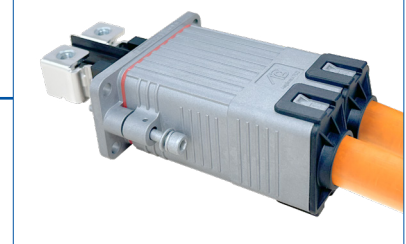

HVPC 18

Metal housing: grey color

Specifications

Current rate (70mm ² shield cable):	270A@ ambient temperature 70°C	Insulation resistance:	> 100MΩ
Current rate (50mm ² shield cable):	220A@ ambient temperature 70°C	Durability:	50 cycles
Current rate (35mm ² shield cable):	180A@ ambient temperature 70°C	Shielding:	Yes
Signal current:	5A Max.	Waterproof (mated):	IP67, IP6K9K
Rating voltage:	1000V DC	Touch-proof:	IP2XB
Operating temperature:	-40 to 125°C	Salt spray test:	500H
Dielectric withstanding voltage:	Power: 3000V AC Signal: 660V AC	Ambient temperature:	-40 to 70°C

Plug

Jacket diameter:	
70mm ² cable	Ø17.8 +/- 0.4
50mm ² cable	Ø15.5 +/- 0.3
35mm ² cable	Ø14.1 +/- 0.3

MATED

Receptacle