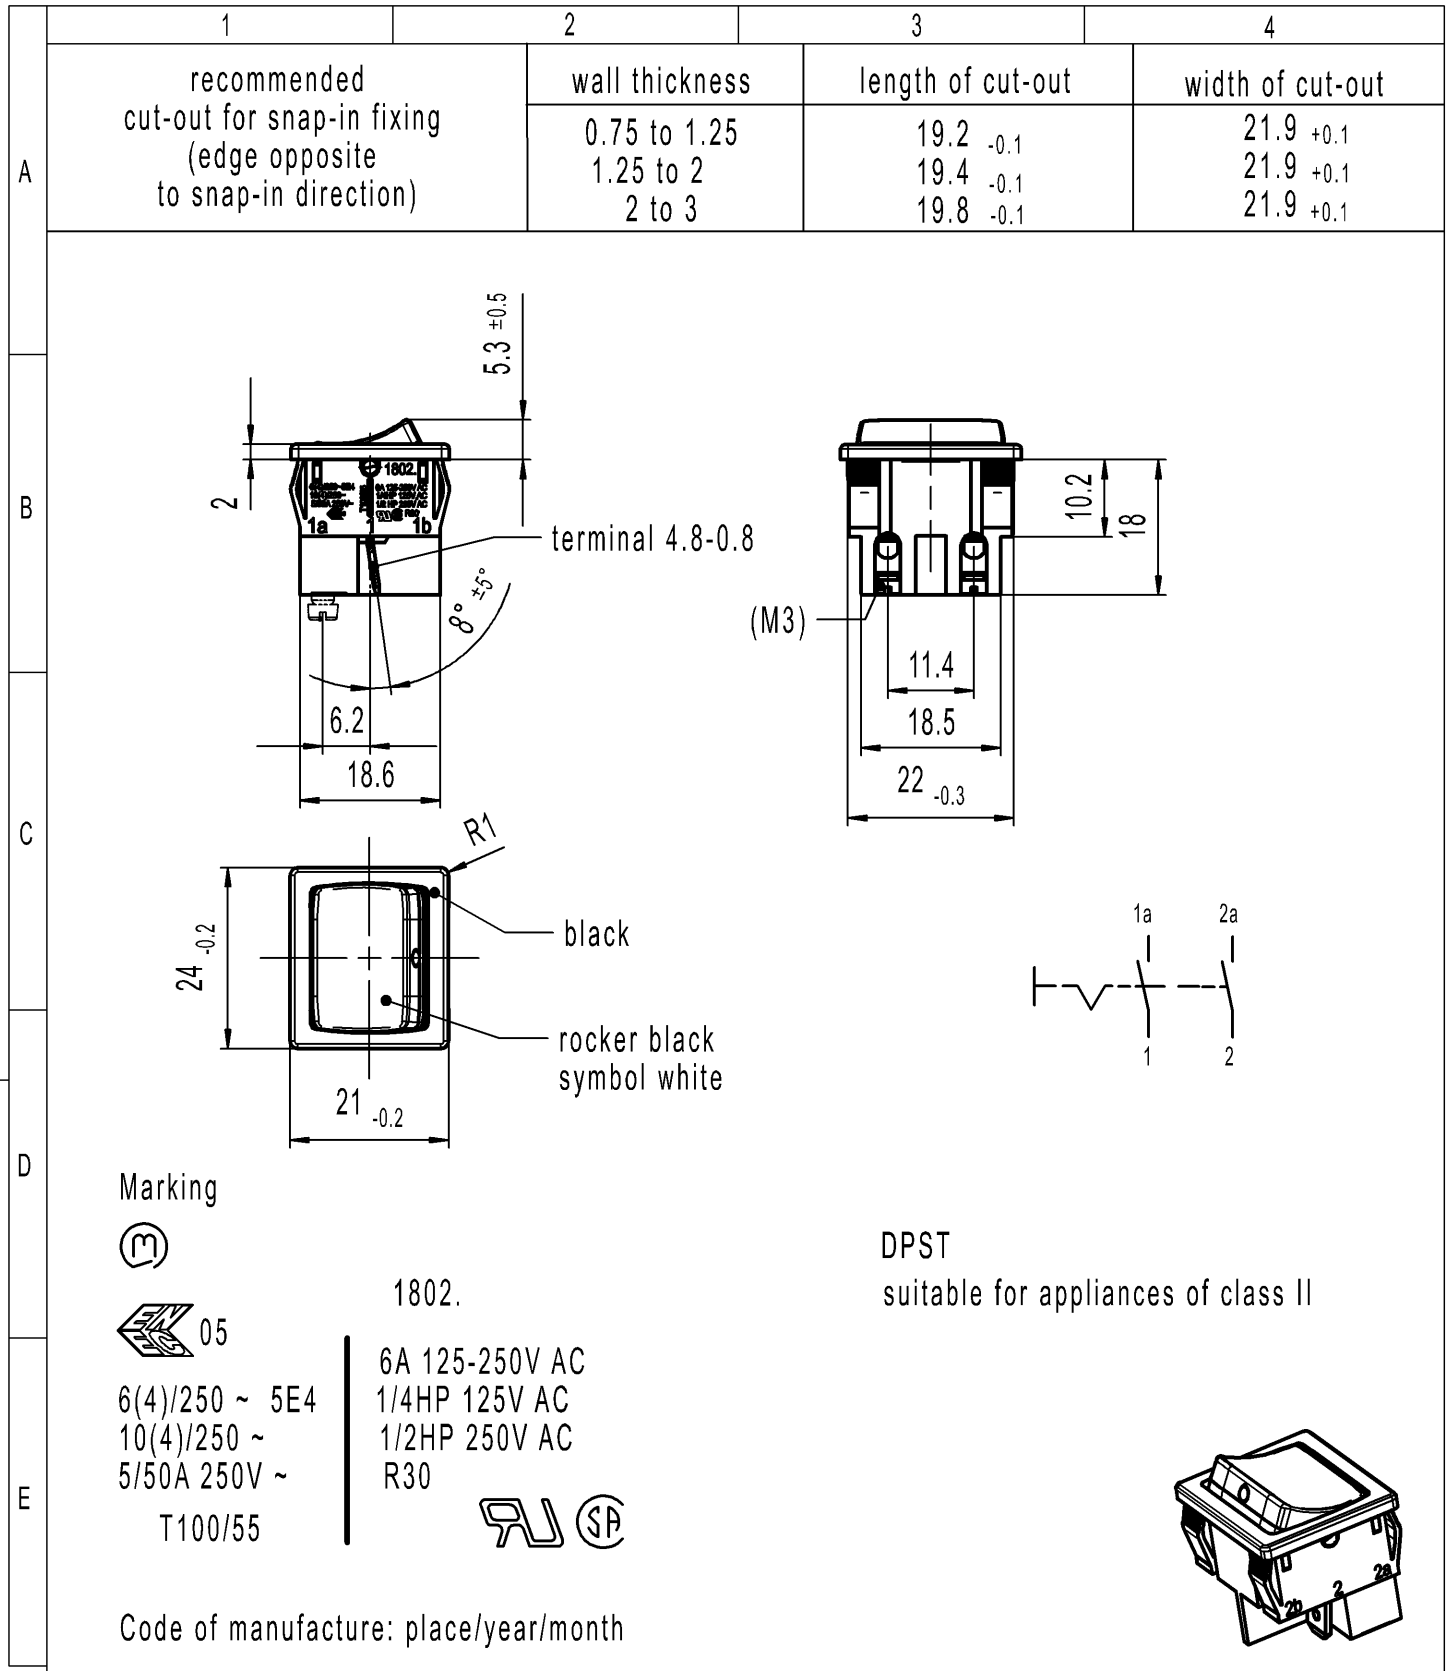

-	-	-	1802.3102-XX
Figure	Type	Customer Part No.	Art.No.-PI
Shape and location	Angle ± 2 °	Sheet 01	Ident. K
	Edge tolerance	Format DIN A4	Document number 18023102
	Length	Projection	Index h
	Radii	Scale 1:1	Appliance Switch
	0-6 ± 0.2 >6-15 ± 0.4 >15-30 ± 0.4 >30-70 ± >70-120 ± >120-200 ±	All dimensions are in millimetres	
h	137845	2023-07-07	 MARQUARDT
g	37630	2003-09-16	
f	25256	1997-10-15	
e	17753	1987-02-03	
Index	MEC-No.	Date (YYYY-MM-DD)	
		MUT	System NX V1899
		VOR	Replacement of
		SIG	Zg.gl.Nr.v.15.10.1997
		HS	
		Edited by	