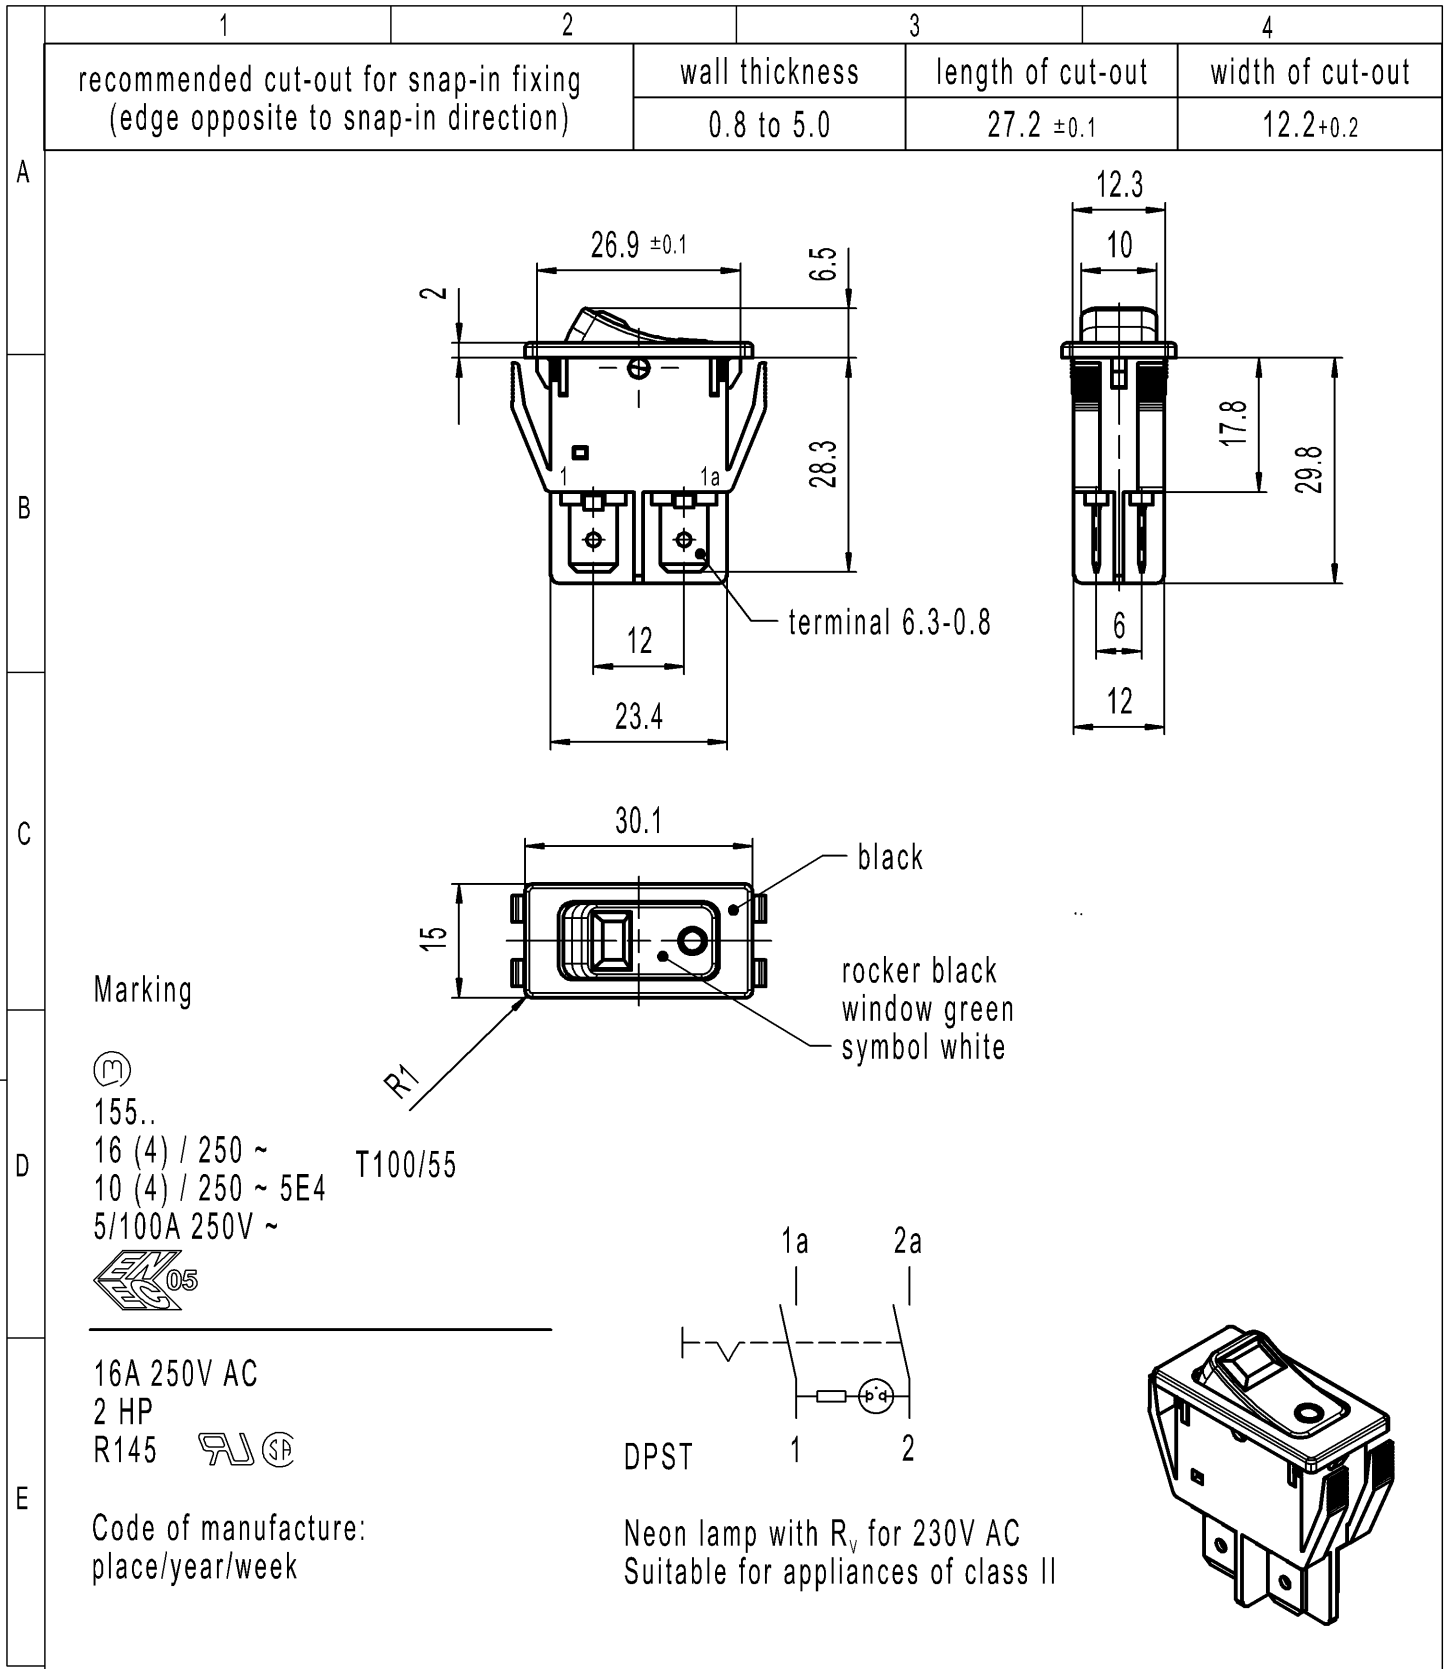

-		-		-		1555.3108-XX					
Figure		Type		Customer No.		Art.No.-PI					
Shape and location	Angle ± 2°	Length		Radii		Sheet 01	Ident. K	Document number 15553108	Index e		
	Edge tolerance	>0-6 ± 0.2	>6-15 ± 0.4	>15-30 ± 0.4	>30-70 ± 0.6					>70-120 ±	>120-200 ±
⊙ ≡						A4				Scale 1:1	
e		134536		2020-12-01		MATHPATIR		All dimensions are in millimetres		Appliance Switch	
d		69572		2010-10-13		HHE		System NX V11.0			
b		23635		1995-11-08		RS		Replacement of			
a		21323		1992-04-22		MUT		Zg.gl.Nr.v.24.04.1989			
Index		MEC-No.		Date (YYYY-MM-DD)		Edited by					