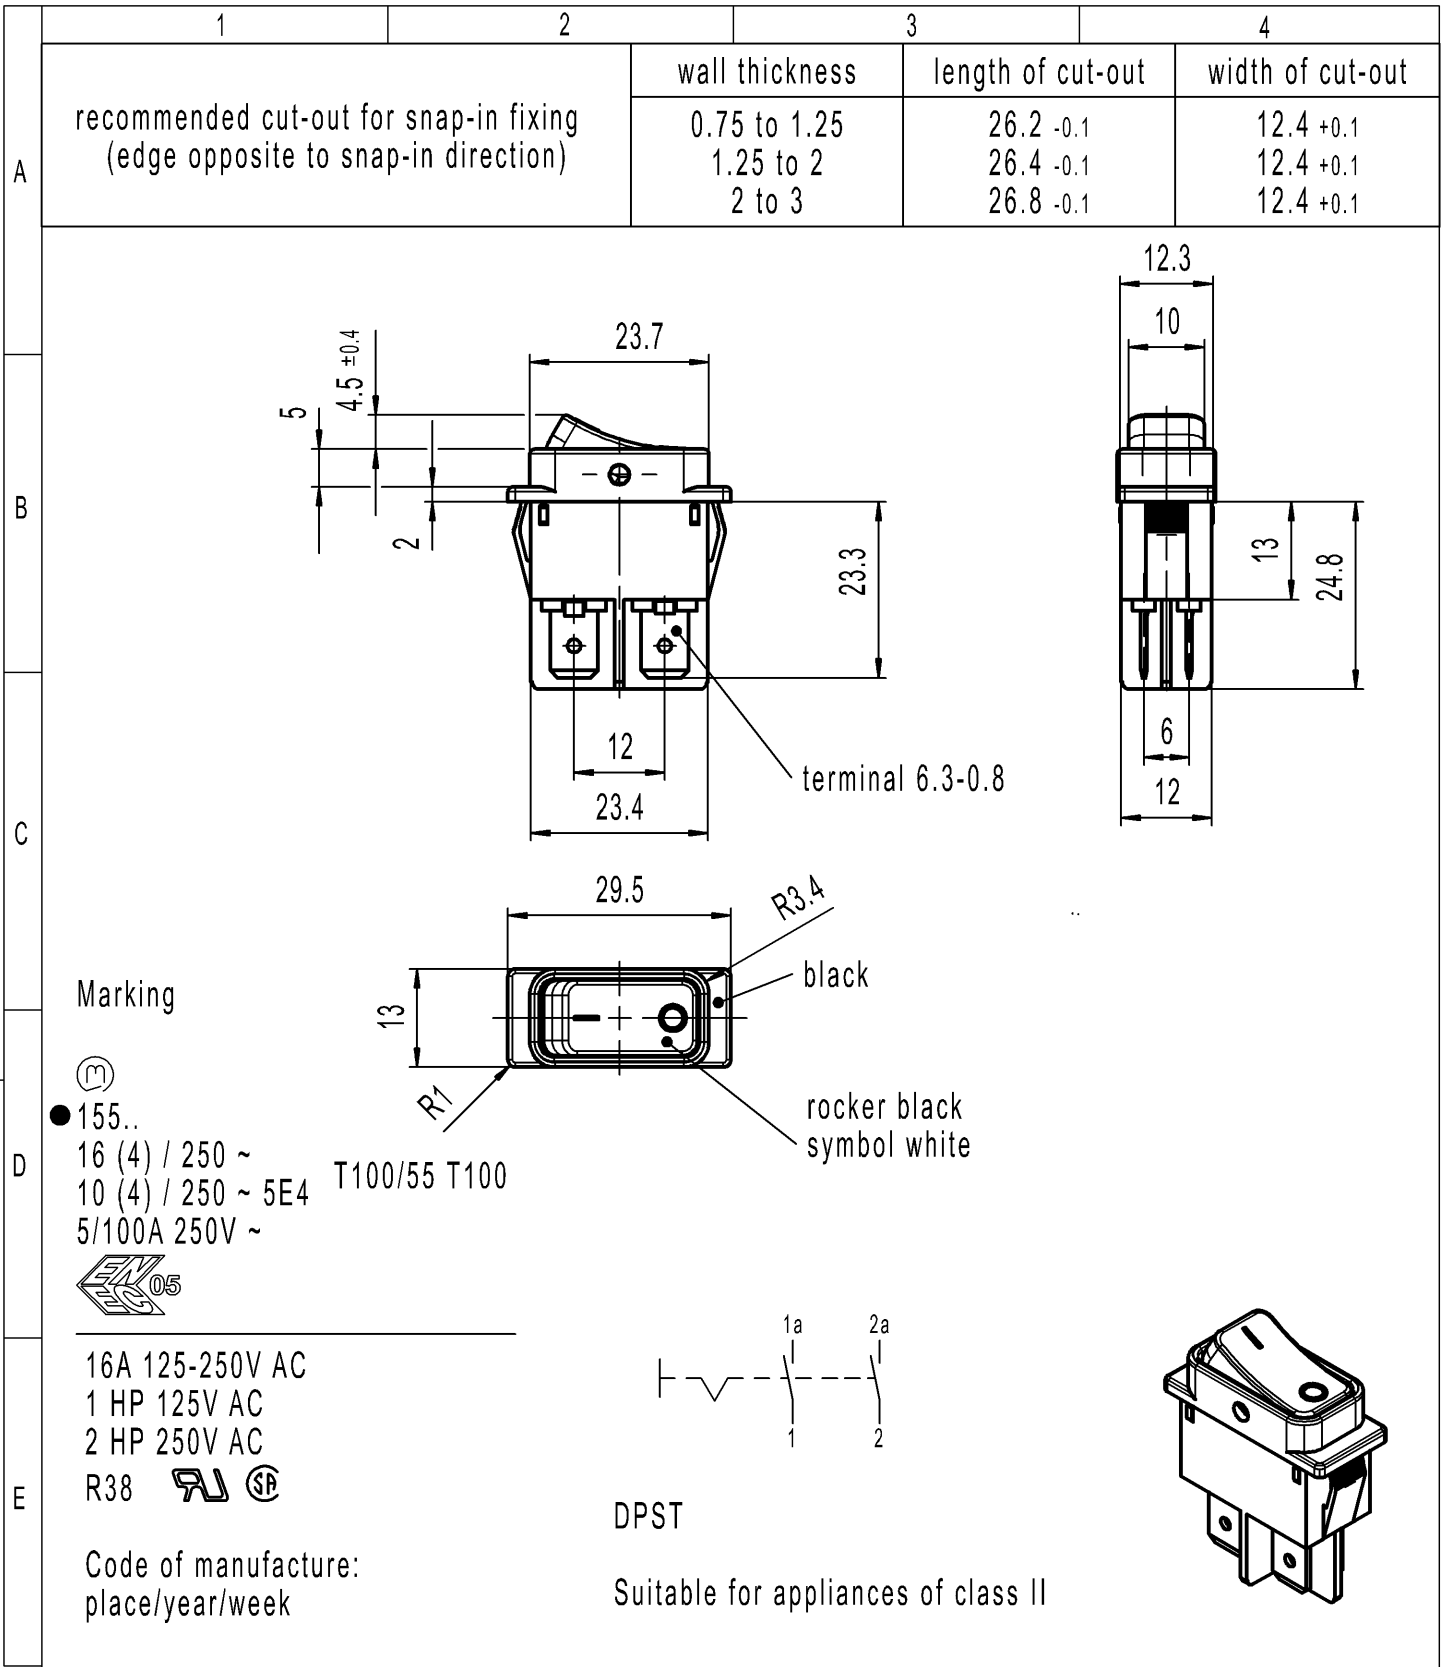

-	-	-	1552.3602-XX																																			
Figure	Type	Customer No.	Art.No.-PI																																			
Shape and location	Angle ± 2°	Sheet 01																																				
	Edge tolerance	Ident. K	Document number 15523602																																			
⊙ ≡	<table border="1" style="font-size: small;"> <thead> <tr> <th colspan="2">Length</th> <th colspan="2">Radii</th> </tr> <tr> <th>&gt;0-6</th> <th>± 0.2</th> <th>&gt;0-6</th> <th>± 0.2</th> </tr> </thead> <tbody> <tr> <td>&gt;6-15</td> <td>± 0.4</td> <td>&gt;6-15</td> <td>±</td> </tr> <tr> <td>&gt;15-30</td> <td>± 0.4</td> <td>&gt;15-30</td> <td>±</td> </tr> <tr> <td>&gt;30-70</td> <td>±</td> <td>&gt;30-200</td> <td>±</td> </tr> <tr> <td>&gt;70-120</td> <td>±</td> <td></td> <td>±</td> </tr> <tr> <td>&gt;120-200</td> <td>±</td> <td></td> <td>±</td> </tr> <tr> <td></td> <td>±</td> <td></td> <td>±</td> </tr> <tr> <td></td> <td>±</td> <td></td> <td>±</td> </tr> </tbody> </table>	Length		Radii		>0-6	± 0.2	>0-6	± 0.2	>6-15	± 0.4	>6-15	±	>15-30	± 0.4	>15-30	±	>30-70	±	>30-200	±	>70-120	±		±	>120-200	±		±		±		±		±		±	Index e
Length		Radii																																				
>0-6	± 0.2	>0-6	± 0.2																																			
>6-15	± 0.4	>6-15	±																																			
>15-30	± 0.4	>15-30	±																																			
>30-70	±	>30-200	±																																			
>70-120	±		±																																			
>120-200	±		±																																			
	±		±																																			
	±		±																																			
e	134536	2021-01-27	MATHPATIR																																			
d	69572	2010-10-08	HHE																																			
b	23635	1996-01-16	RS																																			
a	21323	1992-03-24	MUT																																			
Index	MEC-No.	Date (YYYY-MM-DD)	Edited by																																			
		System NX V11.0	Replacement of Zg.gI.Nr.v.12.04.1988																																			
		All dimensions are in millimetres																																				
		Appliance Switch																																				