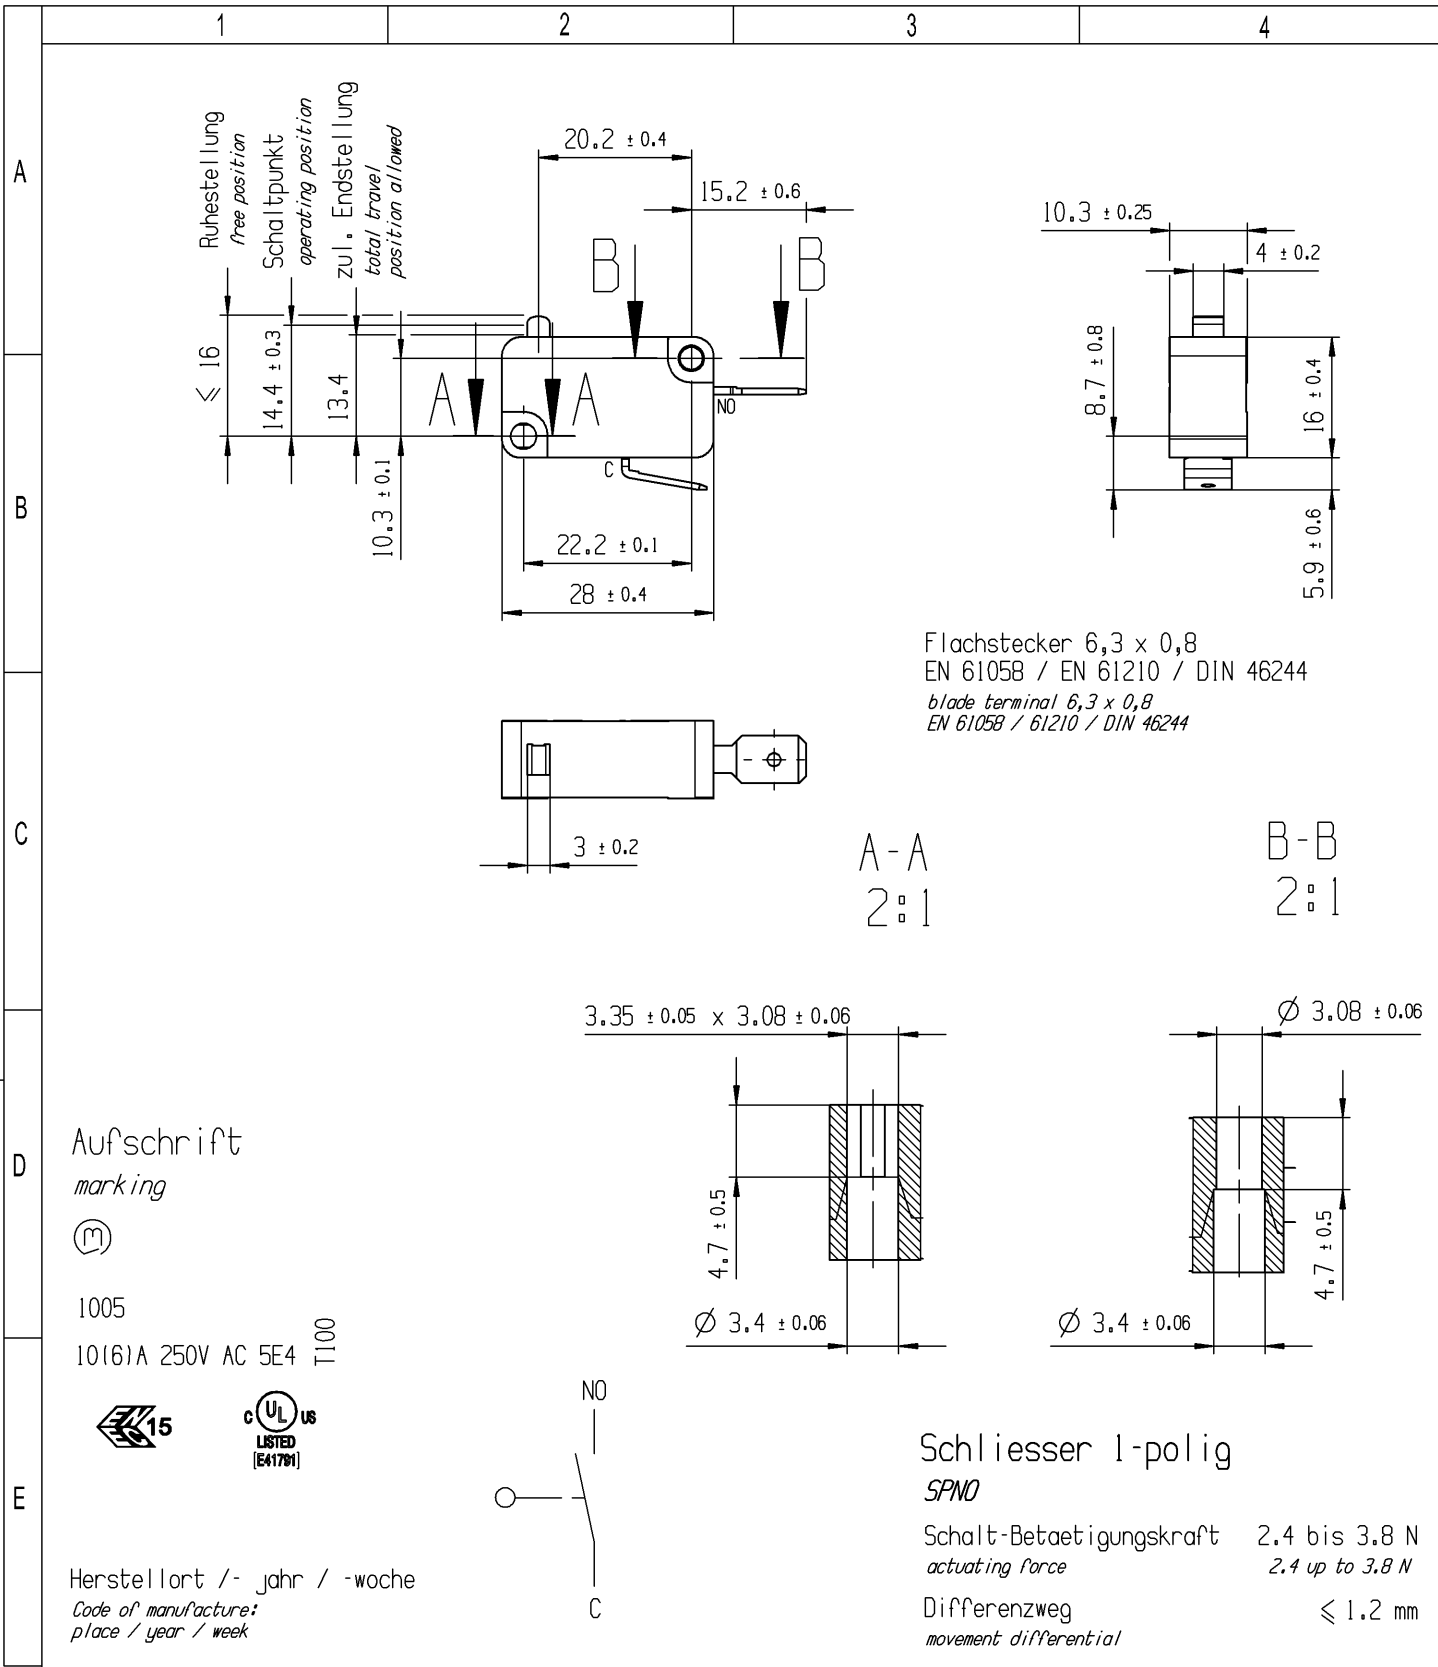

-	-	-	1005.1204-XX
Figure	Type	Customer Part No.	Art.No.-PI
Shape and location	Angle ± 2°	Sheet 01	Ident. K
	Edge tolerance	Format DIN A4	Document number 10051204
⊙ ≡	Length	Projection	Index 0
	0-6 ± 0.1	Scale 1:1	Snap action switch
	>6-15 ± 0.15	All dimensions are in millimetres	
	>15-30 ± 0.2		System NX V1872
	>30-70 ± 0.3	Replacement of	
	>70-120 ± 0.4	Zg.gl.Nr.v.25.11.1999	
	>120-200 ± 0.8		
o	137878	2022-01-13	MARQUARDT
n	128297	2020-01-22	
m	109072	2017-08-17	
l	90078	2014-06-23	
Index	MEC-No.	Date (YYYY-MM-DD)	Edited by