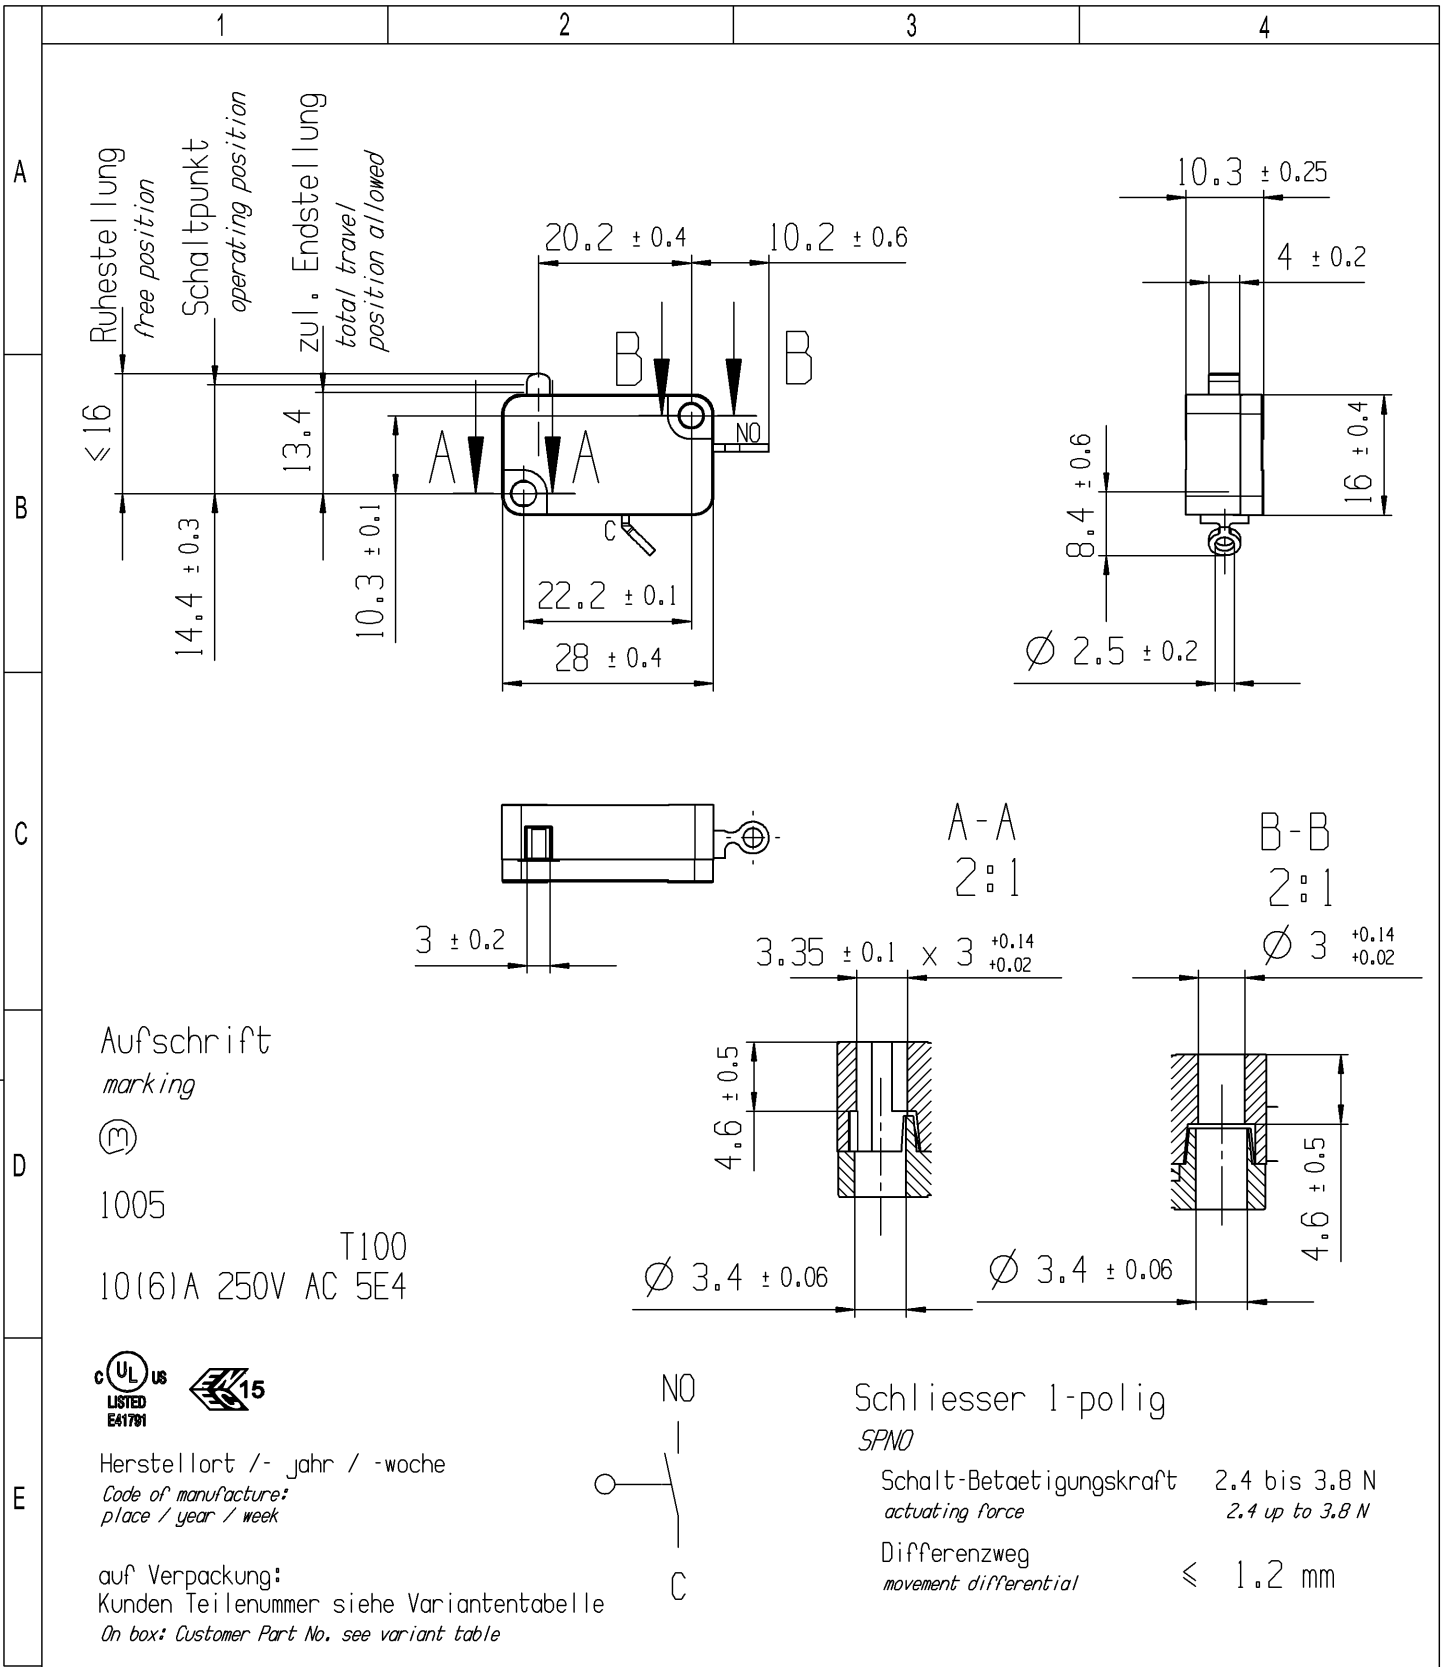

Herstellort /- jahr / -woche  
 Code of manufacture:  
 place / year / week

-	-	0527/2	1005.0904-XX
Figure	Type	Customer Part No.	Art.No.-PI
Shape and location	Angle $\pm 2^\circ$	Sheet 01	Ident. K
	Edge tolerance	Format DIN A4	Document number 10050904
	Length	Projection	Index 0
	Radii	Scale 1:1	
		All dimensions are in millimetres	Snap action switch
o	148086	2023-05-11	ABASSIAI
n	137878	2022-01-13	KELBOUSSIM
m	128895	2019-10-16	HHE
l	92840	2015-07-03	JENDOUBIR
Index	MEC-No.	Date (YYYY-MM-DD)	Edited by
		System NX V1899	Replacement of Medusazeichnung