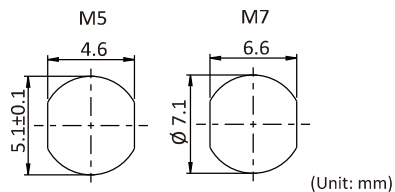

M5 Screw Threaded (M5 * 0.5) Metal Nut

Panel Cut-Out

Assemble Style

PCB 90°
(R) Receptacle

PCB 180°
(P) Receptacle

Solder
(S) Receptacle

Number of Contacts	3	
Rated Voltage (AC/DC)	48V (AC) / 60V (DC)	
Nominal current	1A	
Pin Assignment	MM	FF
MM : Male Connector Male Contact FF : Female Connector Female Contact		

M5 X 0.5 Bulkhead / Receptacle, Hexagonal Flange, **FRONT** Fastened Nut (Female Nut = M7 X 0.75), IP67

Nut Torque Value: 5 ~ 8 kgf-cm | Recommend Panel Thickness: Max 2.0 mm

	Metal Nut	Solder Pins	M5-03PMMS-SF7001*	M5-03PFFS-SF7001*
		Straight PCB	M5-03PMMP-SF7001*	M5-03PFFP-SF7001*
	Shielded	Right Angle PCB	M5-03PMMR-SF7001*	M5-03PFFR-SF7001*
		Solder Pins	M5S-03PMMS-SF7001*	M5S-03PFFS-SF7001*
	Stainless	Straight PCB	M5S-03PMMP-SF7001*	M5S-03PFFP-SF7001*
		Right Angle PCB	M5S-03PMMR-SF7001*	M5S-03PFFR-SF7001*
	Stainless Shielded	Solder Pins	SM5S-03PMMS-SF7001*	SM5S-03PFFS-SF7001*
		Straight PCB	SM5S-03PMMP-SF7001*	SM5S-03PFFP-SF7001*
		Right Angle PCB	SM5S-03PMMR-SF7001*	SM5S-03PFFR-SF7001*

M5 Bulkhead / Receptacle With UL1061 PVC Wires, Hexagonal Flange, **FRONT** Fastened Nut, IP67

⑩ Wire Length: (10) 100mm ~ (95) 950mm (per 50mm) | (A0) 1,000mm ~ (A5) 1,500mm (Per 100mm) | Standard Lengths: (25) 250mm and (50) 500mm